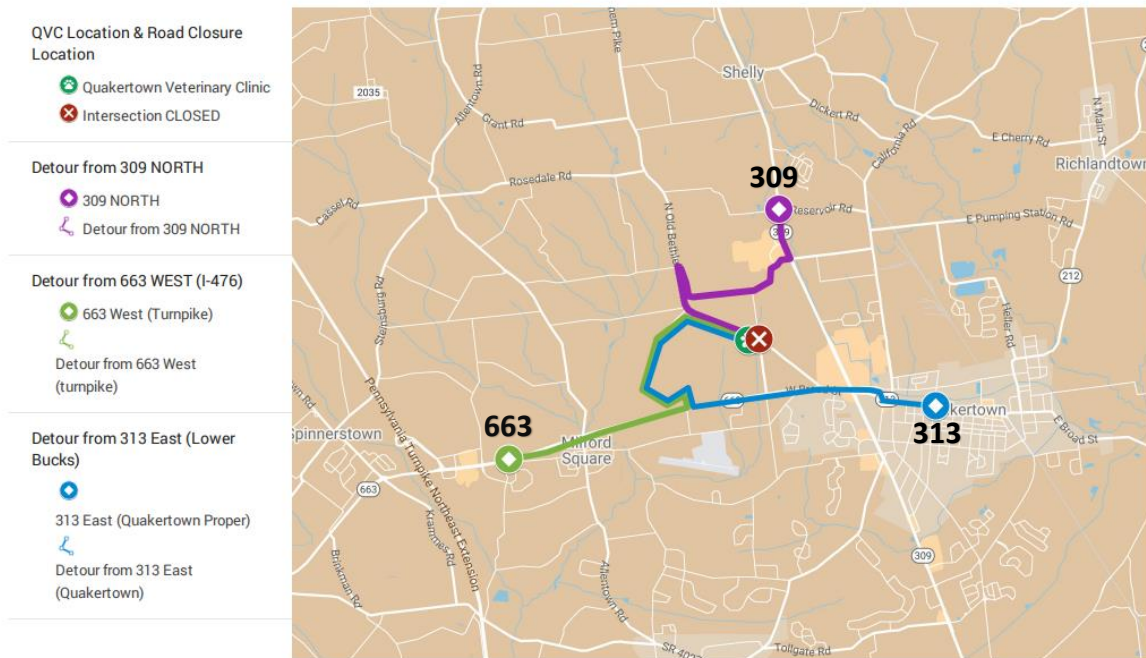

Quakertown Vet DETOUR **Approximately 01/03/2023**

From 309 North (Allentown):

- Turn RIGHT onto Pumping Station Road (Wawa, landmark)
- Straight until "T" intersection
- Turn RIGHT onto East Swamp Road (Church, landmark)
- Turn LEFT onto N. Old Bethlehem Pike (Brick Tavern Inn, landmark)
- Quakertown Veterinary Clinic is on the RIGHT before Portzer Road

From 663 West (I-476 Turnpike):

- Turn LEFT at the traffic light onto Lifespan Drive (BEFORE St. Luke's Hospital, landmark)
- Continue LEFT onto Lifequest Drive
- Turn RIGHT at "T" intersection onto Mill Hill Road
- Turn RIGHT at "T" intersection onto Old Bethlehem Pike
- Quakertown Veterinary Clinic is on the RIGHT before Portzer Road

From 313 East (Lower Bucks):

- Cross 309 (313 turns into 663)
- Just past St. Luke's Hospital, turn RIGHT at the traffic light onto Lifespan Drive
- Continue LEFT onto Lifequest Drive
- Turn RIGHT at "T" intersection onto Mill Hill Road
- Turn RIGHT at "T" intersection onto Old Bethlehem Pike
- Quakertown Veterinary Clinic is on the RIGHT before Portzer Road